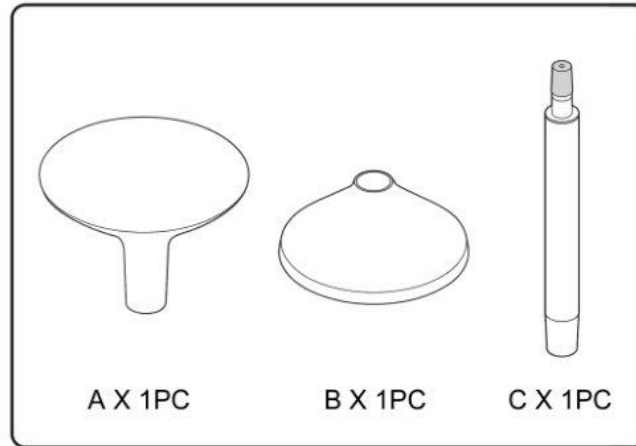

SUN-FLEX® Active

Art.no.: 250200/250205

Remove the plastic cap over gas spring and discard before assembly

SUN-FLEX
www.sun-flex.com