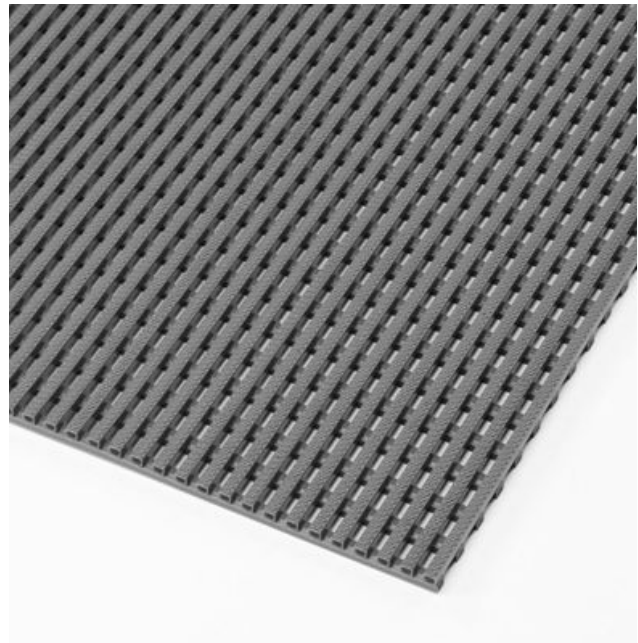

536 Akwadek™

Heavy duty antibacterial PVC grid matting

Ergonomic, Anti-fatigue & Safety Matting - Hygiene Matting 536 Akwadek™

Durable hygienic matting creates a healthier and safer environment in wet areas such as shower facilities. The grip design creates a slip-resistant yet comfortable walking surface for bare feet.

- Heavy duty UV resistant antibacterial PVC grid matting
- Anti-microbial treated materials prevents growth of fungi or bacteria
- Open structure for easy drainage
- Easy to clean and requires minimal maintenance

Recommended use

- Wet Areas
- Heavy duty

Colors:

- Blue
- Grey

Sizes:

- 122cm x 10m
- 60cm x 10m
- 91cm x 10m
- 122cm x 10m
- 60cm x 10m
- 91cm x 10m

Accessories:

- 536K Akwadek™ Flexdek™ Connectors

WEAR RESISTANCE

SLIP RESISTANCE

ANTI-FATIGUE

Ergonomic, Anti-fatigue & Safety Matting - Hygiene Matting Akwadek™

General

Brand	Notrax
Category	Hygiene Matting
Product Number	536
Product Family	Industrial & Commercial Matting
Product Group	Ergonomic, Anti-fatigue & Safety Matting
Product Name	Akwadek™
Shipping Location	Achterzeedijk 57, Unit 15, Barendrecht 2992SB, The Netherlands
Type	Wet Areas - Hygienic Mats
Update trigger	20210310-1301
Usage Intensity	Heavy duty