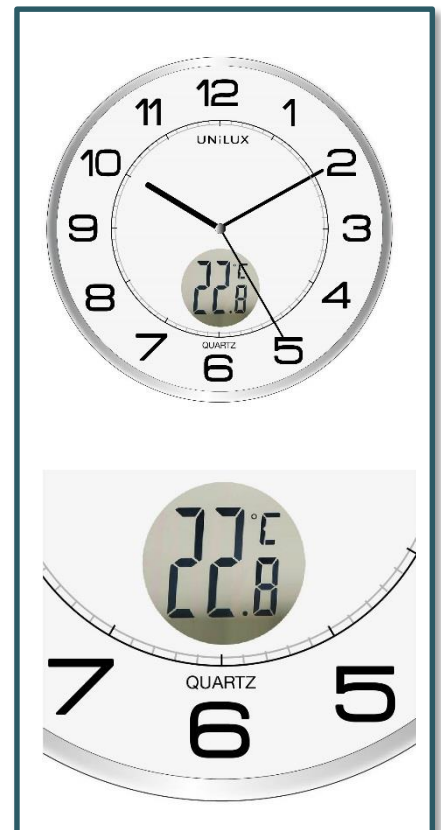

TEMPUS

« TEMPUS: Multifunction wall clock Perfect in work place. »

DIGITAL WEATHER DISPLAY

High precision

TEMPUS display is equipped with a thermometer digital display in Celsius degree C° which enables you to know the temperature of your work environment in real time.

DESIGN

Classical and high tech design

TEMPUS is the archetype of a classical clock: the sober shapes and grey display makes it possible to fit any place from classical to contemporary areas.

LONG DISTANCE READABILITY

TECHNICAL FEATURES

Materials

Display protection
and outline: plastic

1 AA 1,5V (supplied)

Average consumption: 0,21 mA 

SAP no.	Colour	Dimension	Battery fitted	Second hand	Radio-controlled	Readability	Warranty	Net weight	EAN Code
400094592	Met grey	Ø 30,5	1 x AA 1,5 V	Yes	No	30 m	2years	0,75kg	3595560007325