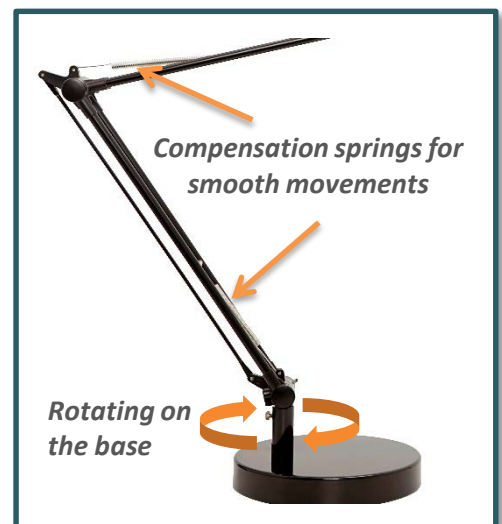

MAMBOLED

«MAMBOLED: a small investment for a very good lighting quality.»

MONEY-SAVING

At short and long term

Mamboled presents a lot of qualities:

- The cheapest lamp in the LED range
- A good luminous efficacy: 90 lm/w (= good lighting for a low consumption)
- Consumes twice less than a fluorescent lamp = real electricity cost-savings

QUALITATIVE

MAMBOLED provides a quality lighting: powerful and warm. It is equipped with a diffuser enabling a better sharing out of the light on the work surface.

MOVEMENTS

Qualité de finition

Its double articulated arm equipped with compensation springs allows very large and smooth movements. Its head is revolving in all directions. Supplied with base and clamp.

DIMENSIONS

TECHNICAL FEATURES

Materials

Aluminium recyclable et ABS

Source

LED built-in*: rated power 6,5W

*Cannot be replaced

Driver