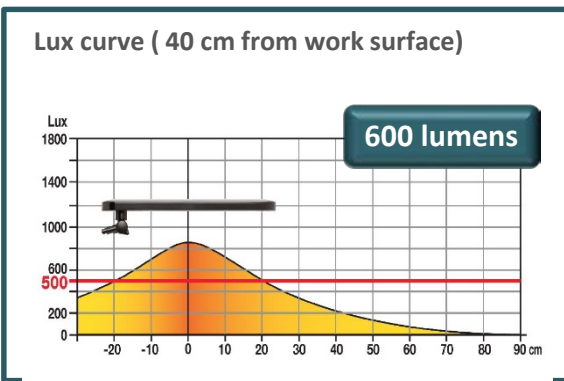

Driver

Removable on plug

SAP no.	Colours	Energy Consumption KW/1000h	Lm	Lm/W	Colour T°	CRI	Source's lifetime*	Warranty	Net weight	EAN code
400033683	Black	7	600	90	3000 K	>80	40000h	2 years	2,88kg	3595560005796
400033684	Metal grey	7	600	90	3000K	>80	40000h	2 years	2,88kg	3595560005802

* Luminous efficacy based on the rated power of the source