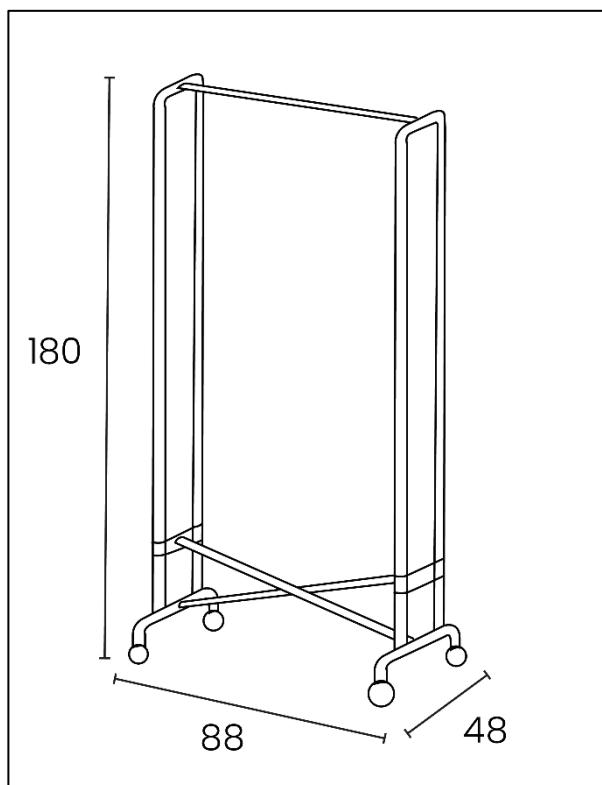

UNILUX

FOLDY

5"

- **Functional:** Thanks to its folding system, the cloakroom deploys in seconds, without effort, for immediate use.
- **Versatile:** perfect for both individuals and professionals
- **Contemporary design:** Made of quality steel, this foldable wardrobe will easily find its place in your workspace.
- **Easy assembly:** Assembly and disassembly is easy, fast and without tools, saving time and space.
- **Storage space:** this cloakroom can support a maximum load of 40 hangers.

Diameter steel tubes: 2,5 cm

Height: 180 cm

Length: 88 cm

Depth: 48 cm

Supports up to 40 hangers

Materials: high quality steel with epoxy paint and ABS plastic (casters)

Coat hangers KLASSIK Réf. 100340719	Coat hangers LOCKY Réf. 100340718	Coat hangers VESTA Réf. 100340725	Coat hangers WOODY Réf. 100340720
1 set of 20 pieces	1 set of 20 pieces	1 set of 25 pieces	1 set of 25 pieces

SAP no.	Colors	Max load	Dimensions	Assembly time	Warranty	Net Weight	EAN code
400050665	Metal Grey	40 coat hangers	L88xH180xP48	5 seconds	2 years	6,38 kg	3595560009350