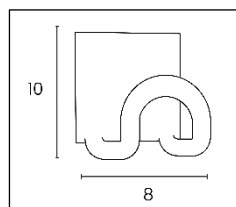

UNILUX

FIL MAGNETIC

FIL MAGNETIC

- **Fixing:** Thanks to its powerful ferro-nickel magnet, the hook is easy to fix on any metal support (metal upright, cabinet). No drilling operation.
- **Modern design:** trendy and colorful, this soft and subtle hook made of steel will bring color and dynamize your workspace.
- **Functional:** its round tip made of non-slip plastic does not deform clothes.
- **Robust:** supports up to 8 kg of load while respecting the clothes.
- **Available in five colors:** black, metal grey, white, blue or green.

Supports up to 8 kg
 Dimensions: 10 cm x 8 cm
 Materials: ABS plastic and glossy Cycolac

SAP no.	Color	Size	Max lift	Warranty	Net Weight	EAN code
100340762	Black	L8 x H10 x P6 cm	8 kg	2 years	0,30 kg	3595560004430
400095454	Blue	L8 x H10 x P6 cm	8 kg	2 years	0,30 kg	3595560025671
400095455	Green	L8 x H10 x P6 cm	8 kg	2 years	0,30 kg	3595560025701
100340769	Grey	L8 x H10 x P6 cm	8 kg	2 years	0,30 kg	3595560009671