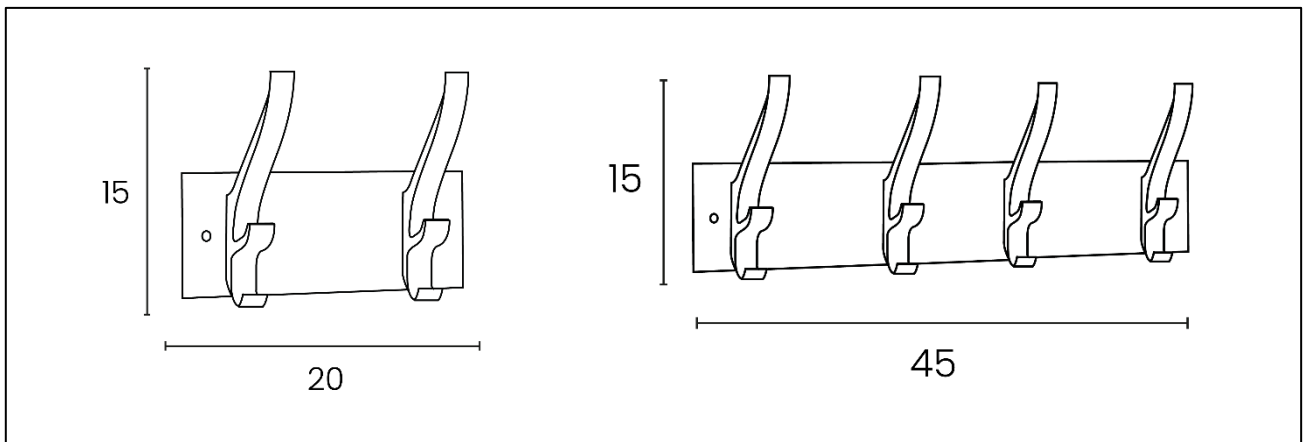

UNiLUX

CYPRES coat pegs

CYPRES x2/x4

- **Functional:** this triple hanging hook perfectly respects the clothes that it supports.
- **Modern design:** Made of recyclable aluminum and high-quality steel, this coat hook will fit all workspaces.
- **Robust:** supports up to 50 kg of load by not deforming clothes.
- **Fixation:** delivered with its mounting kit containing screws and plugs for easy attachment to surfaces of all types.

Supports up to 50 kg
 Dimensions 2 hooks: 15 cm x 20 cm x 8 cm
 Dimensions 4 hooks: 15 cm x 45 cm x 8 cm
 Materials: quality steel with epoxy and aluminum

SAP no.	Color	Dimensions	Number of coat- pegs	Maximum weight	Warranty	Net weight	EAN code
100340804	Black Alu	H15 x L20 x P8 cm	2	50 kg	2 years	0,35 kg	3595560009589
100340805	Black Alu	H15 x L45 x P8 cm	4	50 kg	2 years	0,7 kg	3595560009879