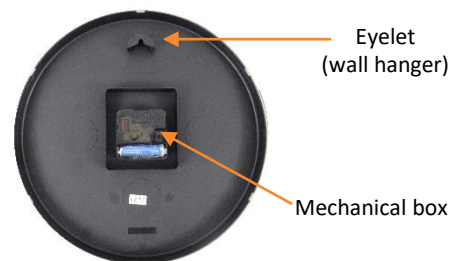

Operation: mains connection (cable provided).

Intuitive operation: silent keys

Dimensions: 28 cm x 28 cm

Thickness: 3.5 cm

Quick wall mounting by 2 eyelets

Warranty: 2 years

Materials: Plastic frame / flat mineral glass lid

For good readability from a distance, it is important to have:

- good contrast between the background of the dial and the color of the numbers (better contrast with white background / black numbers)
- A good height of the figures (about 3cm minimum) and in Arabic characters preferably