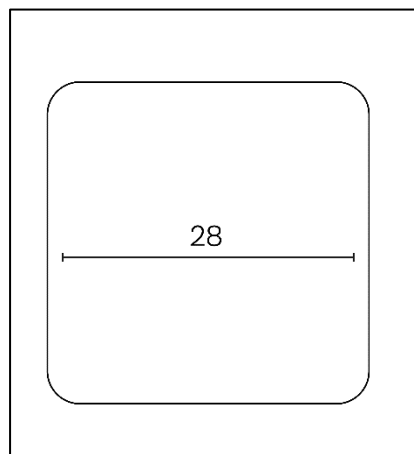

Operation: mains connection (cable provided).

Intuitive operation: silent keys

Dimensions: 28 cm x 28 cm

Thickness: 3.5 cm

Quick wall mounting by 2 eyelets

Warranty: 2 years

Materials: Plastic frame / flat mineral glass lid

SAP no.	400124566
EAN code	3595560029648
Colors	Black
Diameter (cm)	28 cm x 28 cm
Batterie Included	On sector
Radio controlled	No
Silent movement	Yes
Readability (m)	30 m
Humidity indicator	No
Temperature indicator	Yes
Date indicator	Yes
Type of wall mounting	Wall Hook
Net weight: Kg	0,86