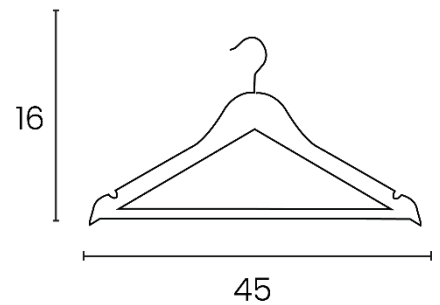

UNiLUX

---

WOODY

- Made of real wood, this very sturdy hanger is equipped with a crossbar and two notches. Metal hook swivels 360°. It supports heavy clothes without any problem. Its curved lines avoid any deformation of the clothes.

- Delivered in batches of 25
- Solid wood hanger with crossbar
- Materials: Steel-Genuine wood with clear varnish

**Discover our range of wood and plastic**

SAP no.	Color	Sold by pack	Dimension of the hanger	Net weight pack	Warranty	EAN code	EA par carton
100340720	Wood	25 hangers	L45 x H16 cm	2,78 kg	2 years	3595560006496	1 pack of 25