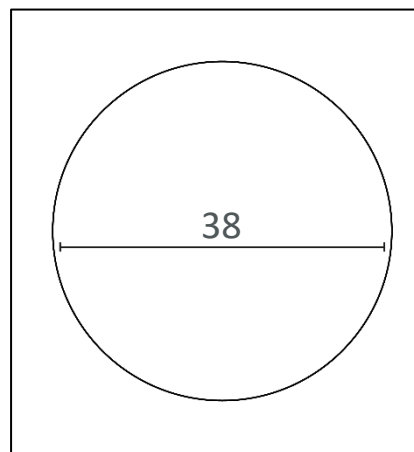

UNILUX

MAXI POP

MAXI POP

- **Ergonomics:** thanks to its silent system, the second hand does not emit any noise creating a framework conducive to concentration for work.
- **Modern design:** this large functional and decorative clock will harmonize perfectly in open-space offices.
- **Legibility:** a dimension of 38 cm for maximum legibility up to 150 m thanks to its contrast of large black numerals on a white background.
- **Accuracy:** High quality quartz system allows reliability of a deviation of 1 sec in 6 years of operation.
- **Complementary:** clock perfectly coordinated with LED lamps and UNILUX office accessories (coat rack, footrest, ergonomic products).

Operation: powered by a 1.5 V (AA) battery included
 Diameter: 38 cm
 Thickness: 5 cm
 Average consumption: 0.22 mA
 Quick wall mounting by 1 eyelet
 Warranty: 2 years
 Materials: ABS plastic frame/ flat mineral glass cover

SAP no.	400094488	400094487
EAN code	3595560023936	3595560023905
Colors	Grey metal	Black
Diameter (cm)	Ø 38	Ø 38
Batterie Included	1 x AA 1,5 V	1 x AA 1,5 V
Radio controlled	No	No
Silent movement	Yes	Yes
Readability (m)	150 m	150 m
Humidity indicator	No	No
Temperature indicator	No	No
Date indicator	No	No
Type of wall mounting	Wall Hook	Wall Hook
Net weight: Kg	1,1	1,1