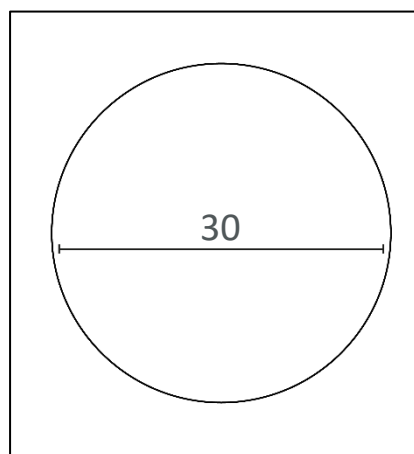

Operation: powered by a 1.5 V (AA) battery included

Thickness: 1 cm

Diameter: 30 cm

Average consumption: 0.21 mA

Quick wall mounting by 1 eyelet

Warranty: 2 years

Materials: bamboo frame

SAP no.	400140806
EAN code	3595560030408
Colors	Bamboo
Diameter (cm)	∅ 30
Batterie Included	1 x AA 1,5 V
Radio controlled	No
Silent movement	Yes
Readability (m)	35 m
Humidity indicator	No
Temperature indicator	No
Date indicator	No
Type of wall mounting	Wall Hook
Net weight: Kg	0,54